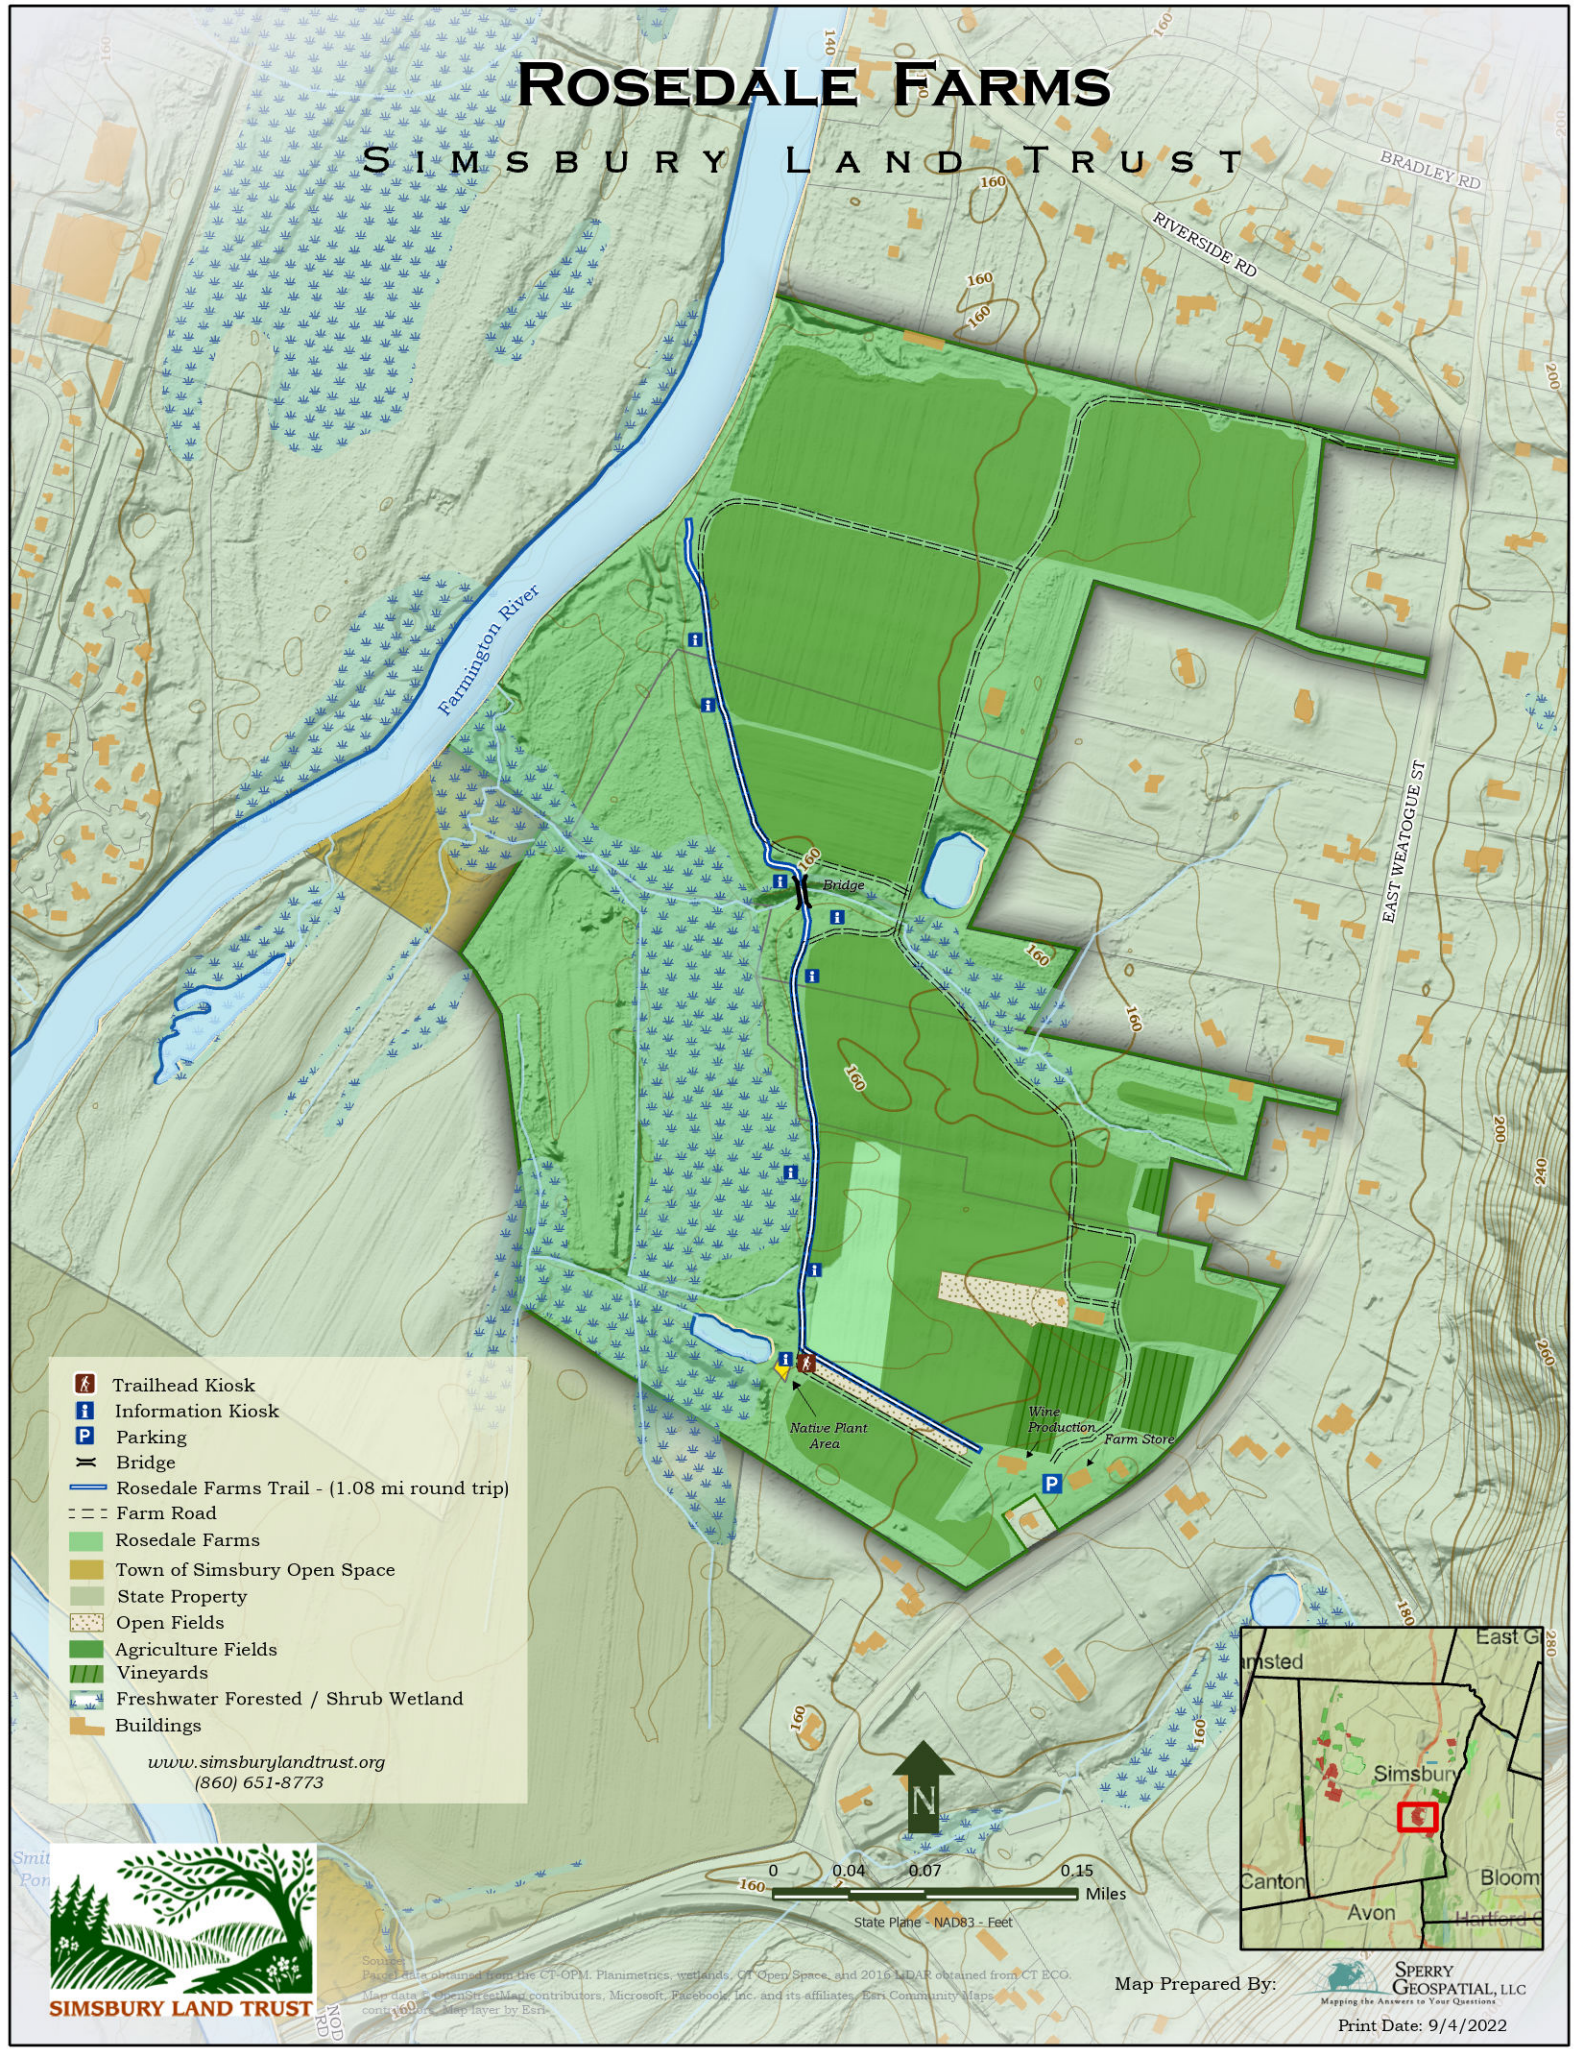

# ROSEDALE FARMS

## SIMSBURY LAND TRUST

- Trailhead Kiosk
  - Information Kiosk
  - Parking
  - Bridge
  - Rosedale Farms Trail - (1.08 mi round trip)
  - Farm Road
  - Rosedale Farms
  - Town of Simsbury Open Space
  - State Property
  - Open Fields
  - Agriculture Fields
  - Vineyards
  - Freshwater Forested / Shrub Wetland
  - Buildings
- [www.simsburylandtrust.org](http://www.simsburylandtrust.org)  
(860) 651-8773

Source: Parcel data obtained from the CT-OPM, Planimetrics, wetlands, CT Open Space, and 2016 LiDAR obtained from CT ECO. Map data is OpenStreetMap contributors, Microsoft, Facebook, Inc. and its affiliates, Esri, Community maps contributors, and the Map layer by Esri.