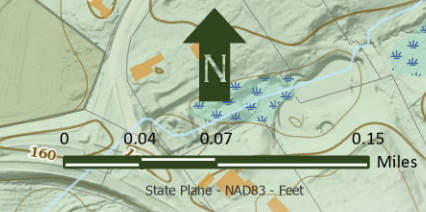

## SIMSBURY LAND TRUST

- Trailhead Kiosk
  - Information Kiosk
  - Parking
  - Bridge
  - Rosedale Farms Trail - (1.08 mi round trip)
  - Farm Road
  - Rosedale Farms
  - Town of Simsbury Open Space
  - State Property
  - Open Fields
  - Agriculture Fields
  - Vineyards
  - Freshwater Forested / Shrub Wetland
  - Buildings
- [www.simsburylandtrust.org](http://www.simsburylandtrust.org)  
(860) 651-8773